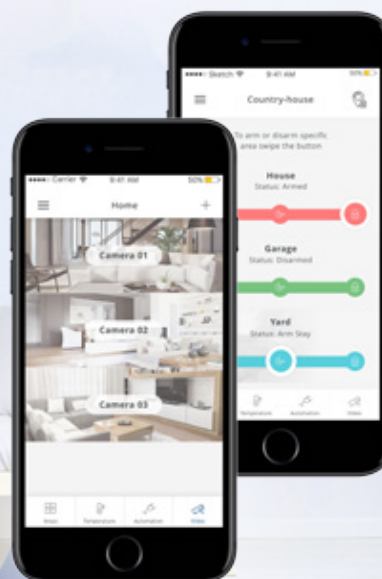

One app for Video and Security

Camera-to-zone assignment

Full range of supported Dahua IP cameras

Simple to install, no port forwarding

Additional business opportunities for new installations

Download free app

Apple Store

Google Play

TECHNICAL SPECIFICATIONS:

| | |
|--|--|
| Supported mobile OS versions | Android from 4.4.0 + iOS from 8.0 + |
| Type of fully supported IP camera | G26, D26 IKW100/100A/100W, IKW10/12(W) C46/C26, C12/C22, C10/15/35 K46/K26, K35/35A/35S, K15/15S A46/A26, A15/A35, A12/A22 HFW1435S-W/1235S-W, HFW1320S-W/1120S-W, HDBW1235E-W/1435E-W, HDBW1120E-W/1320E-W, HDPW4220F-W |
| Type of partially supported IP cameras | Any Dahua IP camera with P2P function |
| Maximum cameras per alarm system | 4 |
| Type of IP connection | LAN, WiFi |
| Compatible with Eldes alarm systems | ESIM384, ESIM364 (from v02.10.00), Pitbull PRO, Pitbull Alarm |
| Video recordings | internal - micro SD card, external - HDD. |

*partially - supports only live view and playback function

FUNCTIONALITY:

Camera:

Local event history

Playback

Camera-to-zone assignment

WiFi settings

Livestream:

Portrait/Landscape view

Digital zoom

Snapshot

Record

SD/HD quality

Turn on/off sound

Pan&tilt control

For more information please visit our website: www.eldesalarms.com/video-app